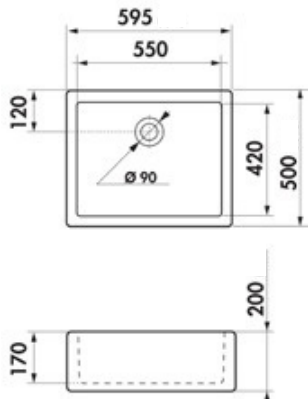

DIMENSIONS

Due to the Nature of Earthenware Products Dimensions are Approximate +/- .5 Inch